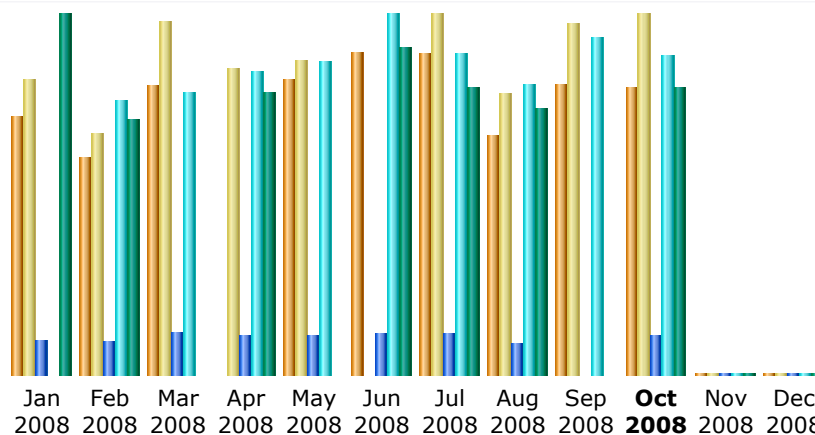

Last Update: 27 Oct 2008 - 05:36

Reported period:

Summary

Reported period Month Oct 2008

First visit 01 Oct 2008 - 01:28

Last visit 27 Oct 2008 - 04:59

	Unique visitors	Number of visits	Pages	Hits	Bandwidth
Traffic viewed *	282	353 (1.25 visits/visitor)	1117 (3.16 Pages/Visit)	9040 (25.6 Hits/Visit)	93.26 MB (270.52 KB/Visit)
Traffic not viewed *			735	828	14.47 MB

* Not viewed traffic includes traffic generated by robots, worms, or replies with special HTTP status codes.

Monthly history

Month	Unique visitors	Number of visits	Pages	Hits	Bandwidth
Jan 2008	253	289	1015	9011	116.78 MB
Feb 2008	213	236	921	7813	82.52 MB
Mar 2008	284	346	1201	8062	74.56 MB
Apr 2008	287	302	1089	8595	91.83 MB
May 2008	290	308	1096	8873	95.10 MB
Jun 2008	316	350	1140	10223	106.37 MB
Jul 2008	314	353	1147	9090	92.88 MB
Aug 2008	235	275	858	8259	86.90 MB
Sep 2008	285	345	1041	9551	102.57 MB
Oct 2008	282	353	1117	9040	93.26 MB
Nov 2008	0	0	0	0	0
Dec 2008	0	0	0	0	0
Total	2759	3157	10625	88517	942.78 MB

Days of month

Day	Number of visits	Pages	Hits	Bandwidth
01 Oct 2008	15	25	330	2.53 MB
02 Oct 2008	12	25	227	2.46 MB
03 Oct 2008	28	216	586	9.18 MB
04 Oct 2008	10	19	280	2.24 MB
05 Oct 2008	6	16	131	1.05 MB
06 Oct 2008	6	14	108	1.69 MB
07 Oct 2008	13	48	459	6.20 MB
08 Oct 2008	15	45	348	3.80 MB
09 Oct 2008	19	64	665	4.99 MB
10 Oct 2008	19	78	527	5.86 MB
11 Oct 2008	5	17	146	1.56 MB
12 Oct 2008	13	29	336	2.29 MB
13 Oct 2008	12	44	495	2.96 MB
14 Oct 2008	13	24	337	2.68 MB
15 Oct 2008	8	41	138	2.08 MB
16 Oct 2008	8	36	163	2.41 MB
17 Oct 2008	18	33	464	3.89 MB
18 Oct 2008	9	24	248	3.90 MB
19 Oct 2008	5	7	119	1.64 MB
20 Oct 2008	8	28	382	3.10 MB
21 Oct 2008	19	62	581	6.62 MB
22 Oct 2008	21	78	556	8.32 MB
23 Oct 2008	14	24	279	1.98 MB
24 Oct 2008	23	54	505	4.55 MB
25 Oct 2008	18	29	328	2.05 MB
26 Oct 2008	8	29	218	2.64 MB
27 Oct 2008	8	8	84	610.64 KB
28 Oct 2008	0	0	0	0
29 Oct 2008	0	0	0	0
30 Oct 2008	0	0	0	0
31 Oct 2008	0	0	0	0
Average	13.07	41.37	334.81	3.45 MB
Total	353	1117	9040	93.26 MB