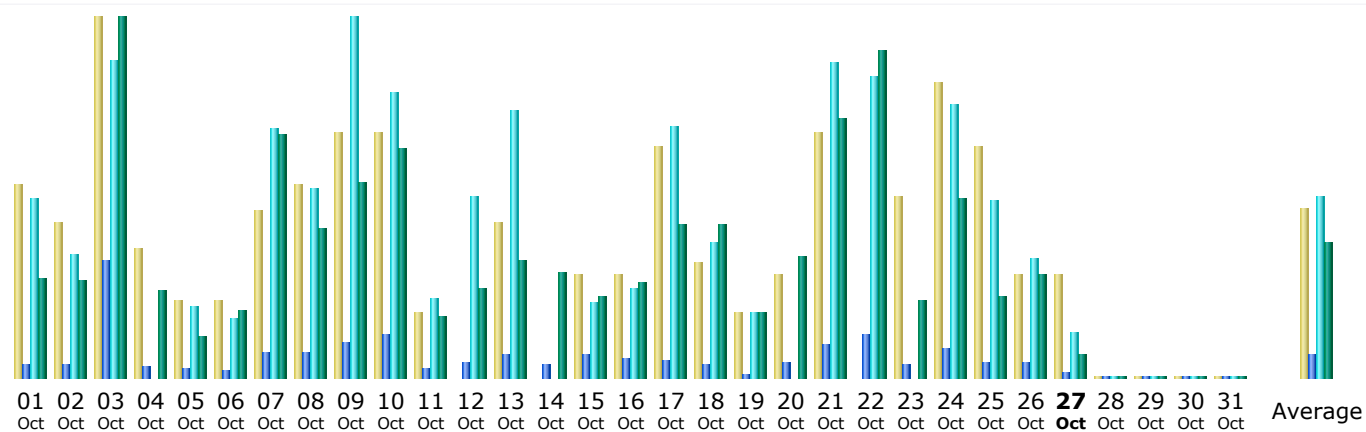

Last Update: 27 Oct 2008 - 05:36

Reported period:

Summary

Reported period Month Oct 2008

First visit 01 Oct 2008 - 01:28

Last visit 27 Oct 2008 - 04:59

	Unique visitors	Number of visits	Pages	Hits	Bandwidth
Traffic viewed *	282	353 (1.25 visits/visitor)	1117 (3.16 Pages/Visit)	9040 (25.6 Hits/Visit)	93.26 MB (270.52 KB/Visit)
Traffic not viewed *			735	828	14.47 MB

* Not viewed traffic includes traffic generated by robots, worms, or replies with special HTTP status codes.

Monthly history

Month	Unique visitors	Number of visits	Pages	Hits	Bandwidth
Jan 2008	253	289	1015	9011	116.78 MB
Feb 2008	213	236	921	7813	82.52 MB
Mar 2008	284	346	1201	8062	74.56 MB
Apr 2008	287	302	1089	8595	91.83 MB
May 2008	290	308	1096	8873	95.10 MB
Jun 2008	316	350	1140	10223	106.37 MB
Jul 2008	314	353	1147	9090	92.88 MB
Aug 2008	235	275	858	8259	86.90 MB
Sep 2008	285	345	1041	9551	102.57 MB
Oct 2008	282	353	1117	9040	93.26 MB
Nov 2008	0	0	0	0	0
Dec 2008	0	0	0	0	0
Total	2759	3157	10625	88517	942.78 MB

Days of month

Day	Number of visits	Pages	Hits	Bandwidth
01 Oct 2008	15	25	330	2.53 MB
02 Oct 2008	12	25	227	2.46 MB
03 Oct 2008	28	216	586	9.18 MB
04 Oct 2008	10	19	280	2.24 MB
05 Oct 2008	6	16	131	1.05 MB
06 Oct 2008	6	14	108	1.69 MB
07 Oct 2008	13	48	459	6.20 MB
08 Oct 2008	15	45	348	3.80 MB
09 Oct 2008	19	64	665	4.99 MB
10 Oct 2008	19	78	527	5.86 MB
11 Oct 2008	5	17	146	1.56 MB
12 Oct 2008	13	29	336	2.29 MB
13 Oct 2008	12	44	495	2.96 MB
14 Oct 2008	13	24	337	2.68 MB
15 Oct 2008	8	41	138	2.08 MB
16 Oct 2008	8	36	163	2.41 MB
17 Oct 2008	18	33	464	3.89 MB
18 Oct 2008	9	24	248	3.90 MB
19 Oct 2008	5	7	119	1.64 MB
20 Oct 2008	8	28	382	3.10 MB
21 Oct 2008	19	62	581	6.62 MB
22 Oct 2008	21	78	556	8.32 MB
23 Oct 2008	14	24	279	1.98 MB
24 Oct 2008	23	54	505	4.55 MB
25 Oct 2008	18	29	328	2.05 MB
26 Oct 2008	8	29	218	2.64 MB
27 Oct 2008	8	8	84	610.64 KB
28 Oct 2008	0	0	0	0
29 Oct 2008	0	0	0	0
30 Oct 2008	0	0	0	0
31 Oct 2008	0	0	0	0
Average	13.07	41.37	334.81	3.45 MB
Total	353	1117	9040	93.26 MB